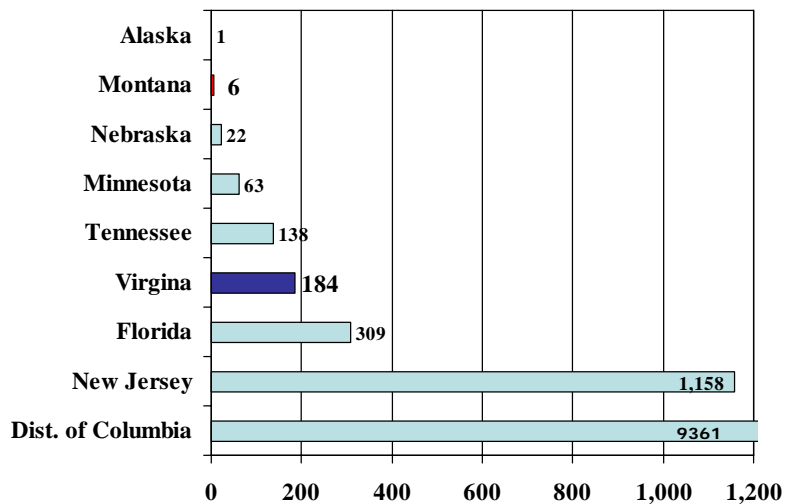

Montana Profile

The distance between Yaak and Alzada, Montana (744 miles) is greater than the distance between Washington D.C. and Chicago

Population Per Square Mile

While Montana has the third least people per square miles of all states

Montana Profile

- Fourth Largest Land Area State in the US
 - Behind Alaska, Texas & California
 - Larger than the combined area of 10 north –Atlantic states, yet has only 2% of the combined population of those states
 - 53 of Montana's 56 counties are
 - larger than Rhode Island
 - There are more public roads in
 - Montana than there are Interstate
 - miles in the entire US