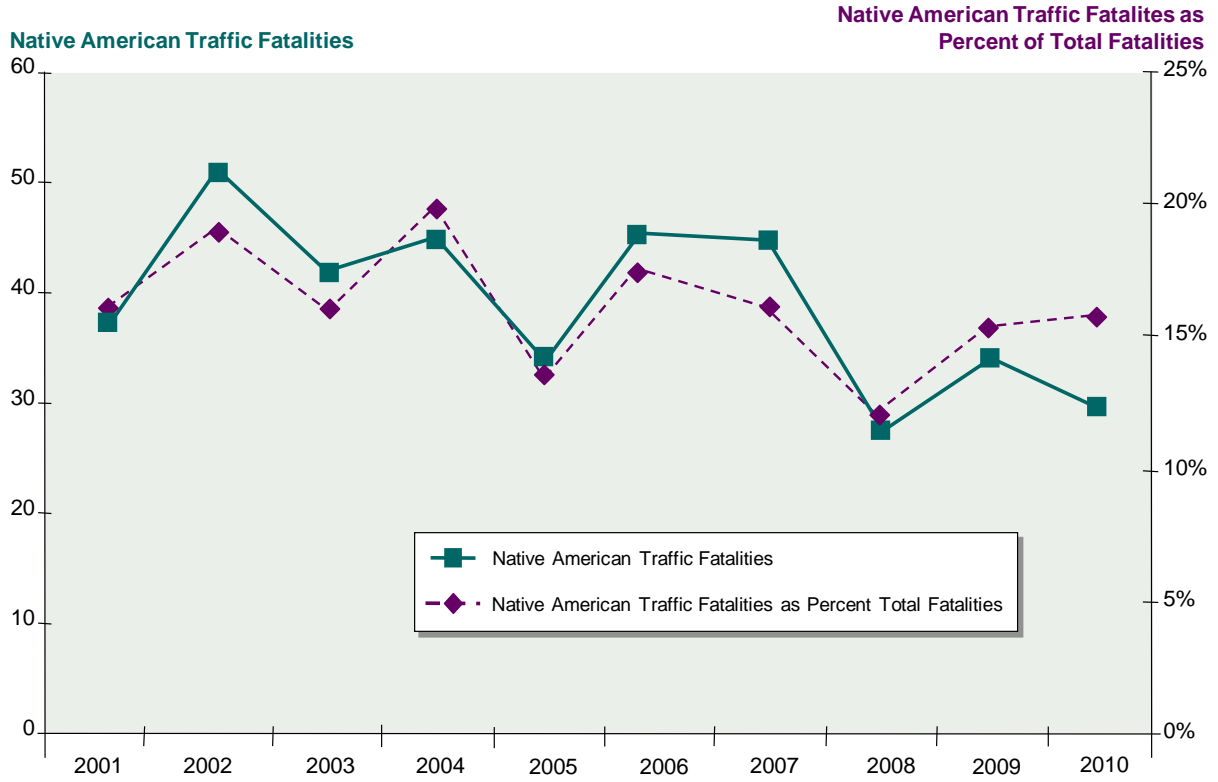

# Native American Crashes

Figure 4: Native American Traffic Fatalities

Table 7: Native American Traffic Fatalities

Year	Native American Traffic Fatalities	Native American Traffic Fatalities as Percent Total Fatalities
2001	37	16.1%
2002	51	19.0%
2003	42	16.0%
2004	45	19.7%
2005	34	13.5%
2006	46	17.5%
2007	43	15.5%
2008	27	11.8%
2009	34	15.4%
2010	30	15.9%