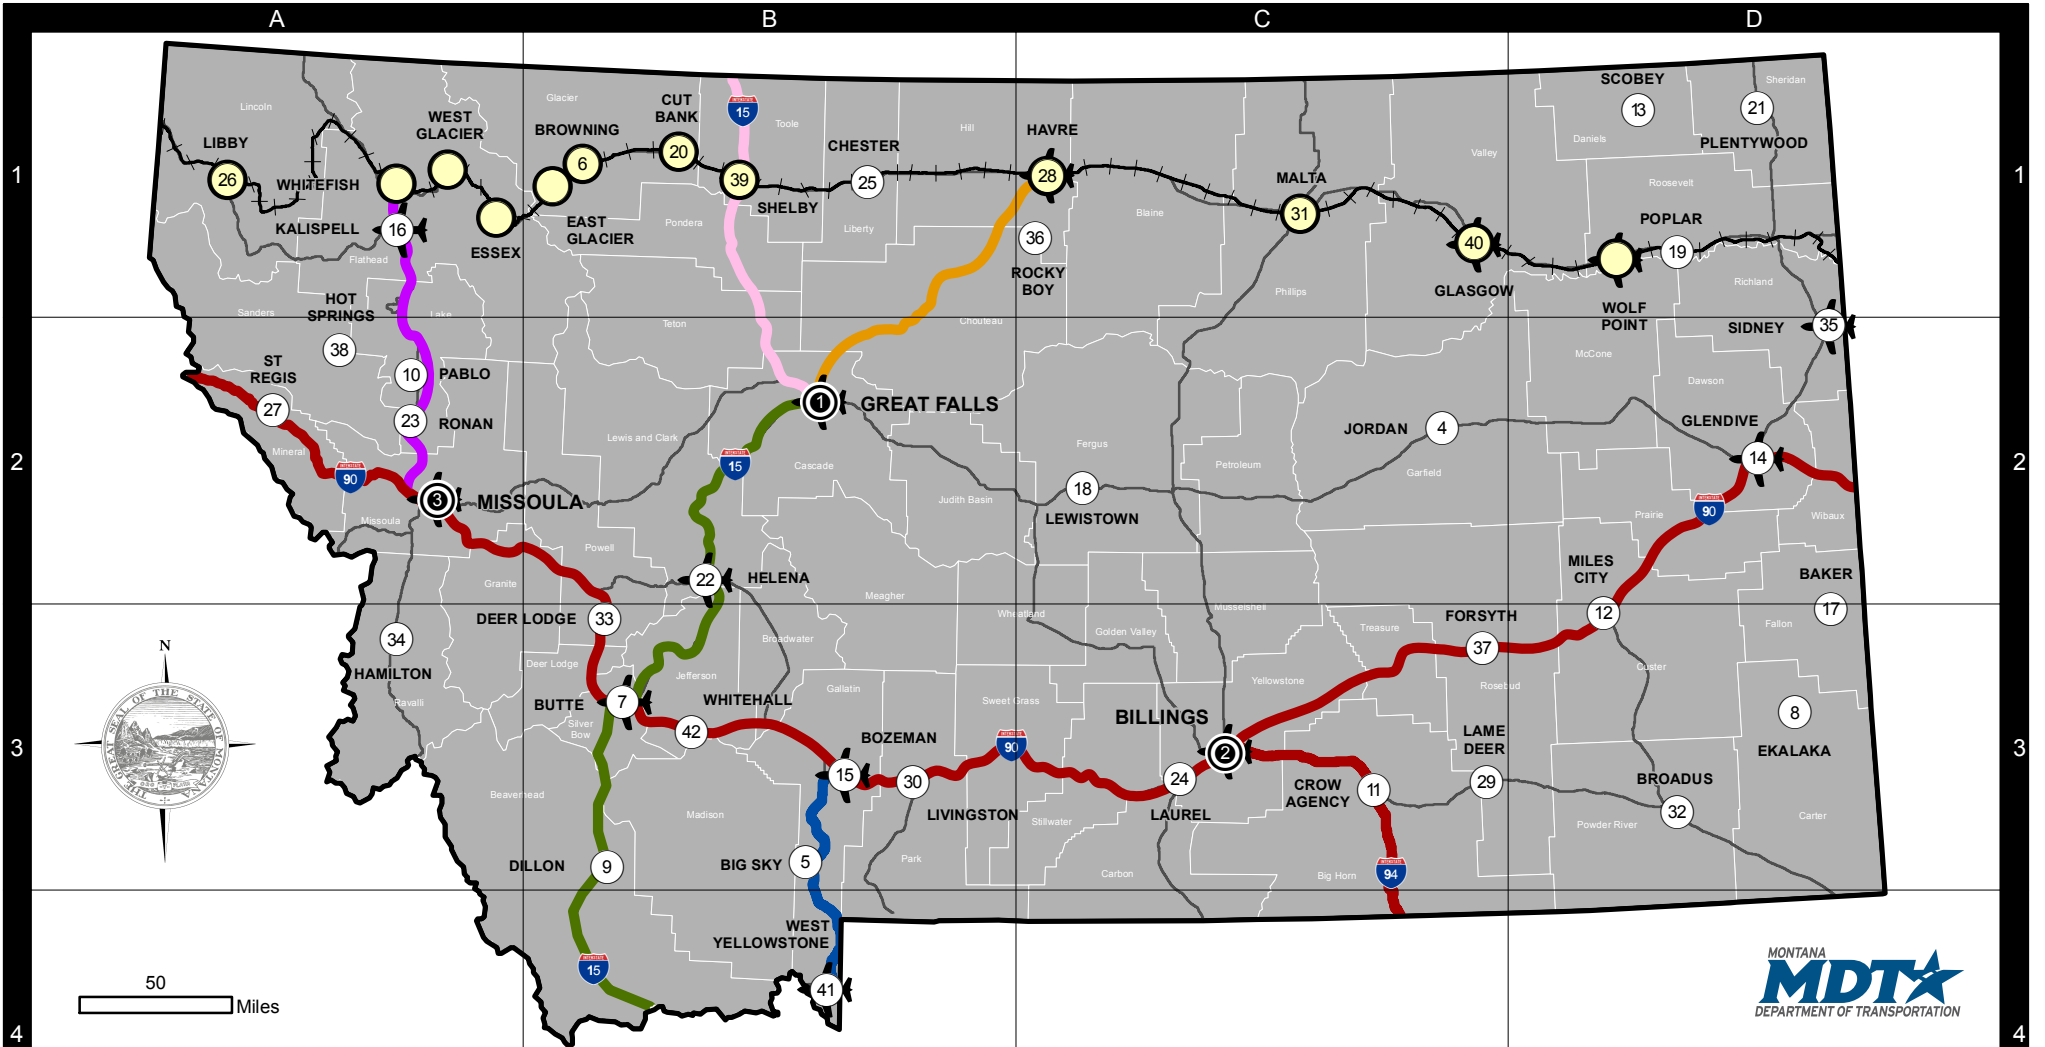

# MONTANA PUBLIC TRANSIT SYSTEMS

2018

Urban Bus Services	Rural Bus Services								
1 Great Falls Transit District (C2) 727-0382	4 Big Dry Transit (C2) 557-2501	8 Carter Charter (D3) 775-8751	13 Daniels County Trans. (D1) 783-7029	18 Fergus County COA (C2) 535-7486	23 Lake County COA (A2) 676-2367	28 North Central Montana Transit (C1) 265-3699	33 Powell County Public Trans. (A3) 846-9789	38 Sanders County Trans. (A2) 741-2346	
2 MET Transit (C3) 657-8218	5 Big Sky Transit District (B4) 995-6287	9 City of Dillon (B4) 683-4245	14 Dawson County Transit Authority (D2) 377-1364	19 Fort Peck Transit (D1) 768-3909	24 Laurel Transit Authority (C3) 628-4796	29 Northern Cheyenne Transit (D3) 637-6253	34 Ravalli County COA (A3) 363-7484	39 Toole Co & Northern Transit Interlocal (B1) 470-0727	
3 Missoula UTD (A2) 543-8386	6 Blackfoot Transit System (B1) 338-5007	10 Confederated Salish & Kootenai Tribes (A2) 675-2700	15 District IX HRDC/ Galavan (B3) 587-2434	20 Glacier County Transit (B1) 873-5063	25 Liberty County COA (B1) 759-5244	30 Park County Transit (B3) 222.6555	35 Richland County Trans. (D2) 433-7433	40 Valley County Transit (D1) 228-8744	
	7 Butte-Silver Bow Transit System (B3) 497-6521	11 Crow Nation Res. Transit System (C3) 638-2430	16 Eagle Transit (A2) 758-2427	21 Glen-Wood, Inc. (D1) 765-1018	26 Lincoln County Transit Service (A1) 293-8024	31 Phillips Transit Authority (C1) 654-5301	36 Rocky Boy's Transit Service (C1) 395-4490	41 West Yellowstone Found. (B4) 640-2030	
		12 Custer County Transit (D3) 874-3482	17 Fallon County COA (D3) 778-3595	22 Helena Area Transit System (A3) 447-1580	27 Mineral County Pioneer Council (A2) 649-2019	32 Powder River Trans. (D4) 436-2243	37 Rosebud Transportation (D3) 346-4223	42 Whitehall Public Trans. (B3) 287-2300	