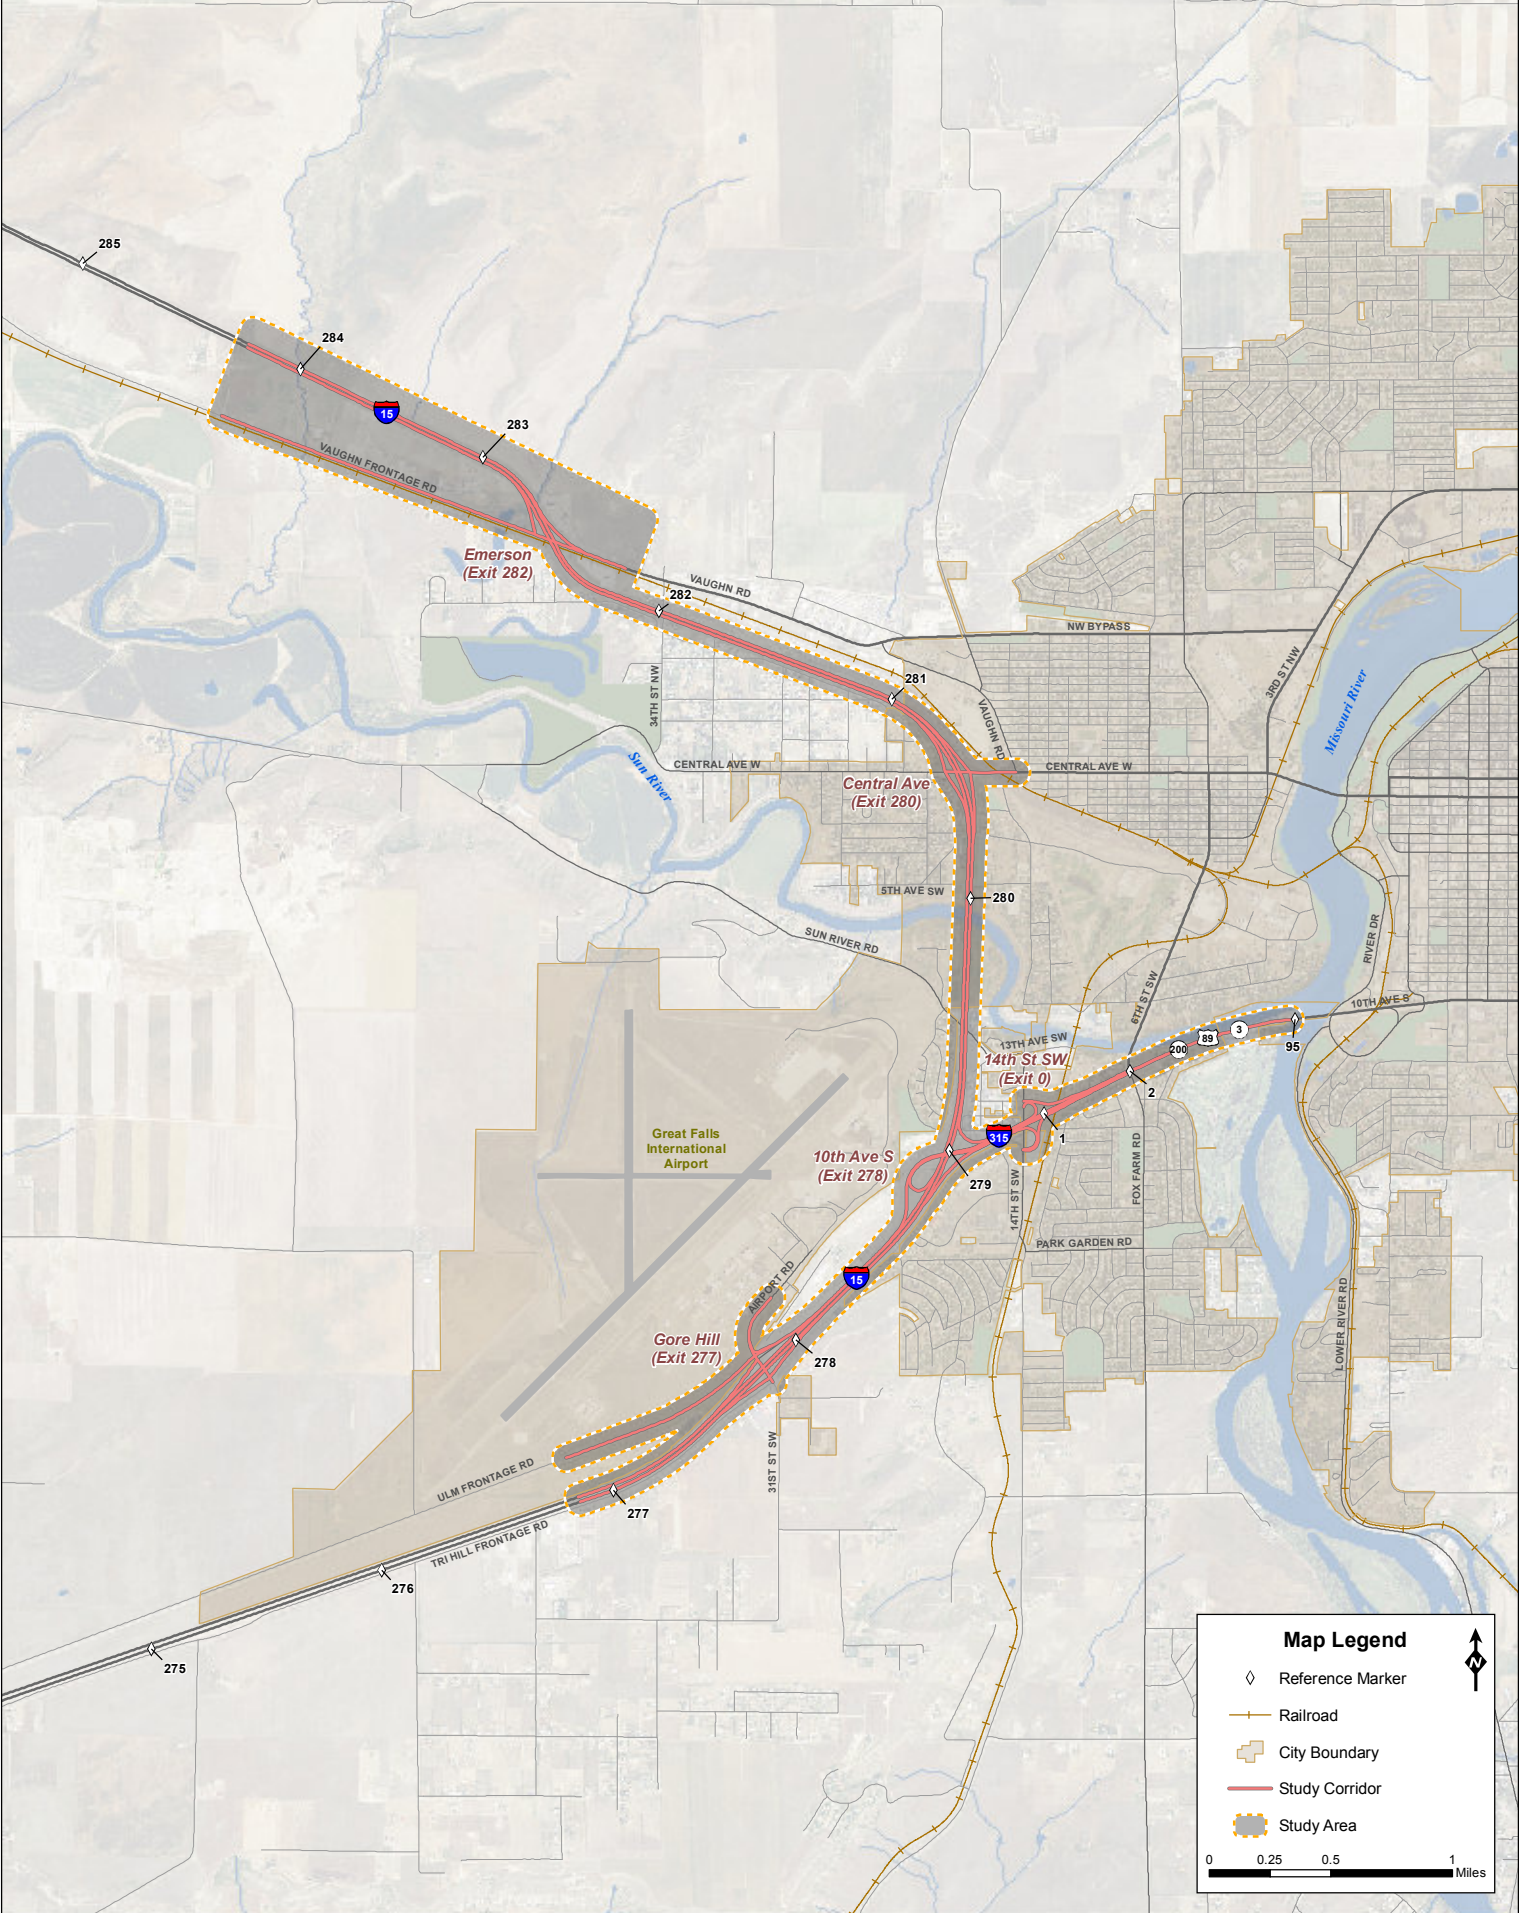

Study Area

Map Legend

- ◇ Reference Marker
- Railroad
- City Boundary
- Study Corridor
- Study Area

0 0.25 0.5 1 Miles