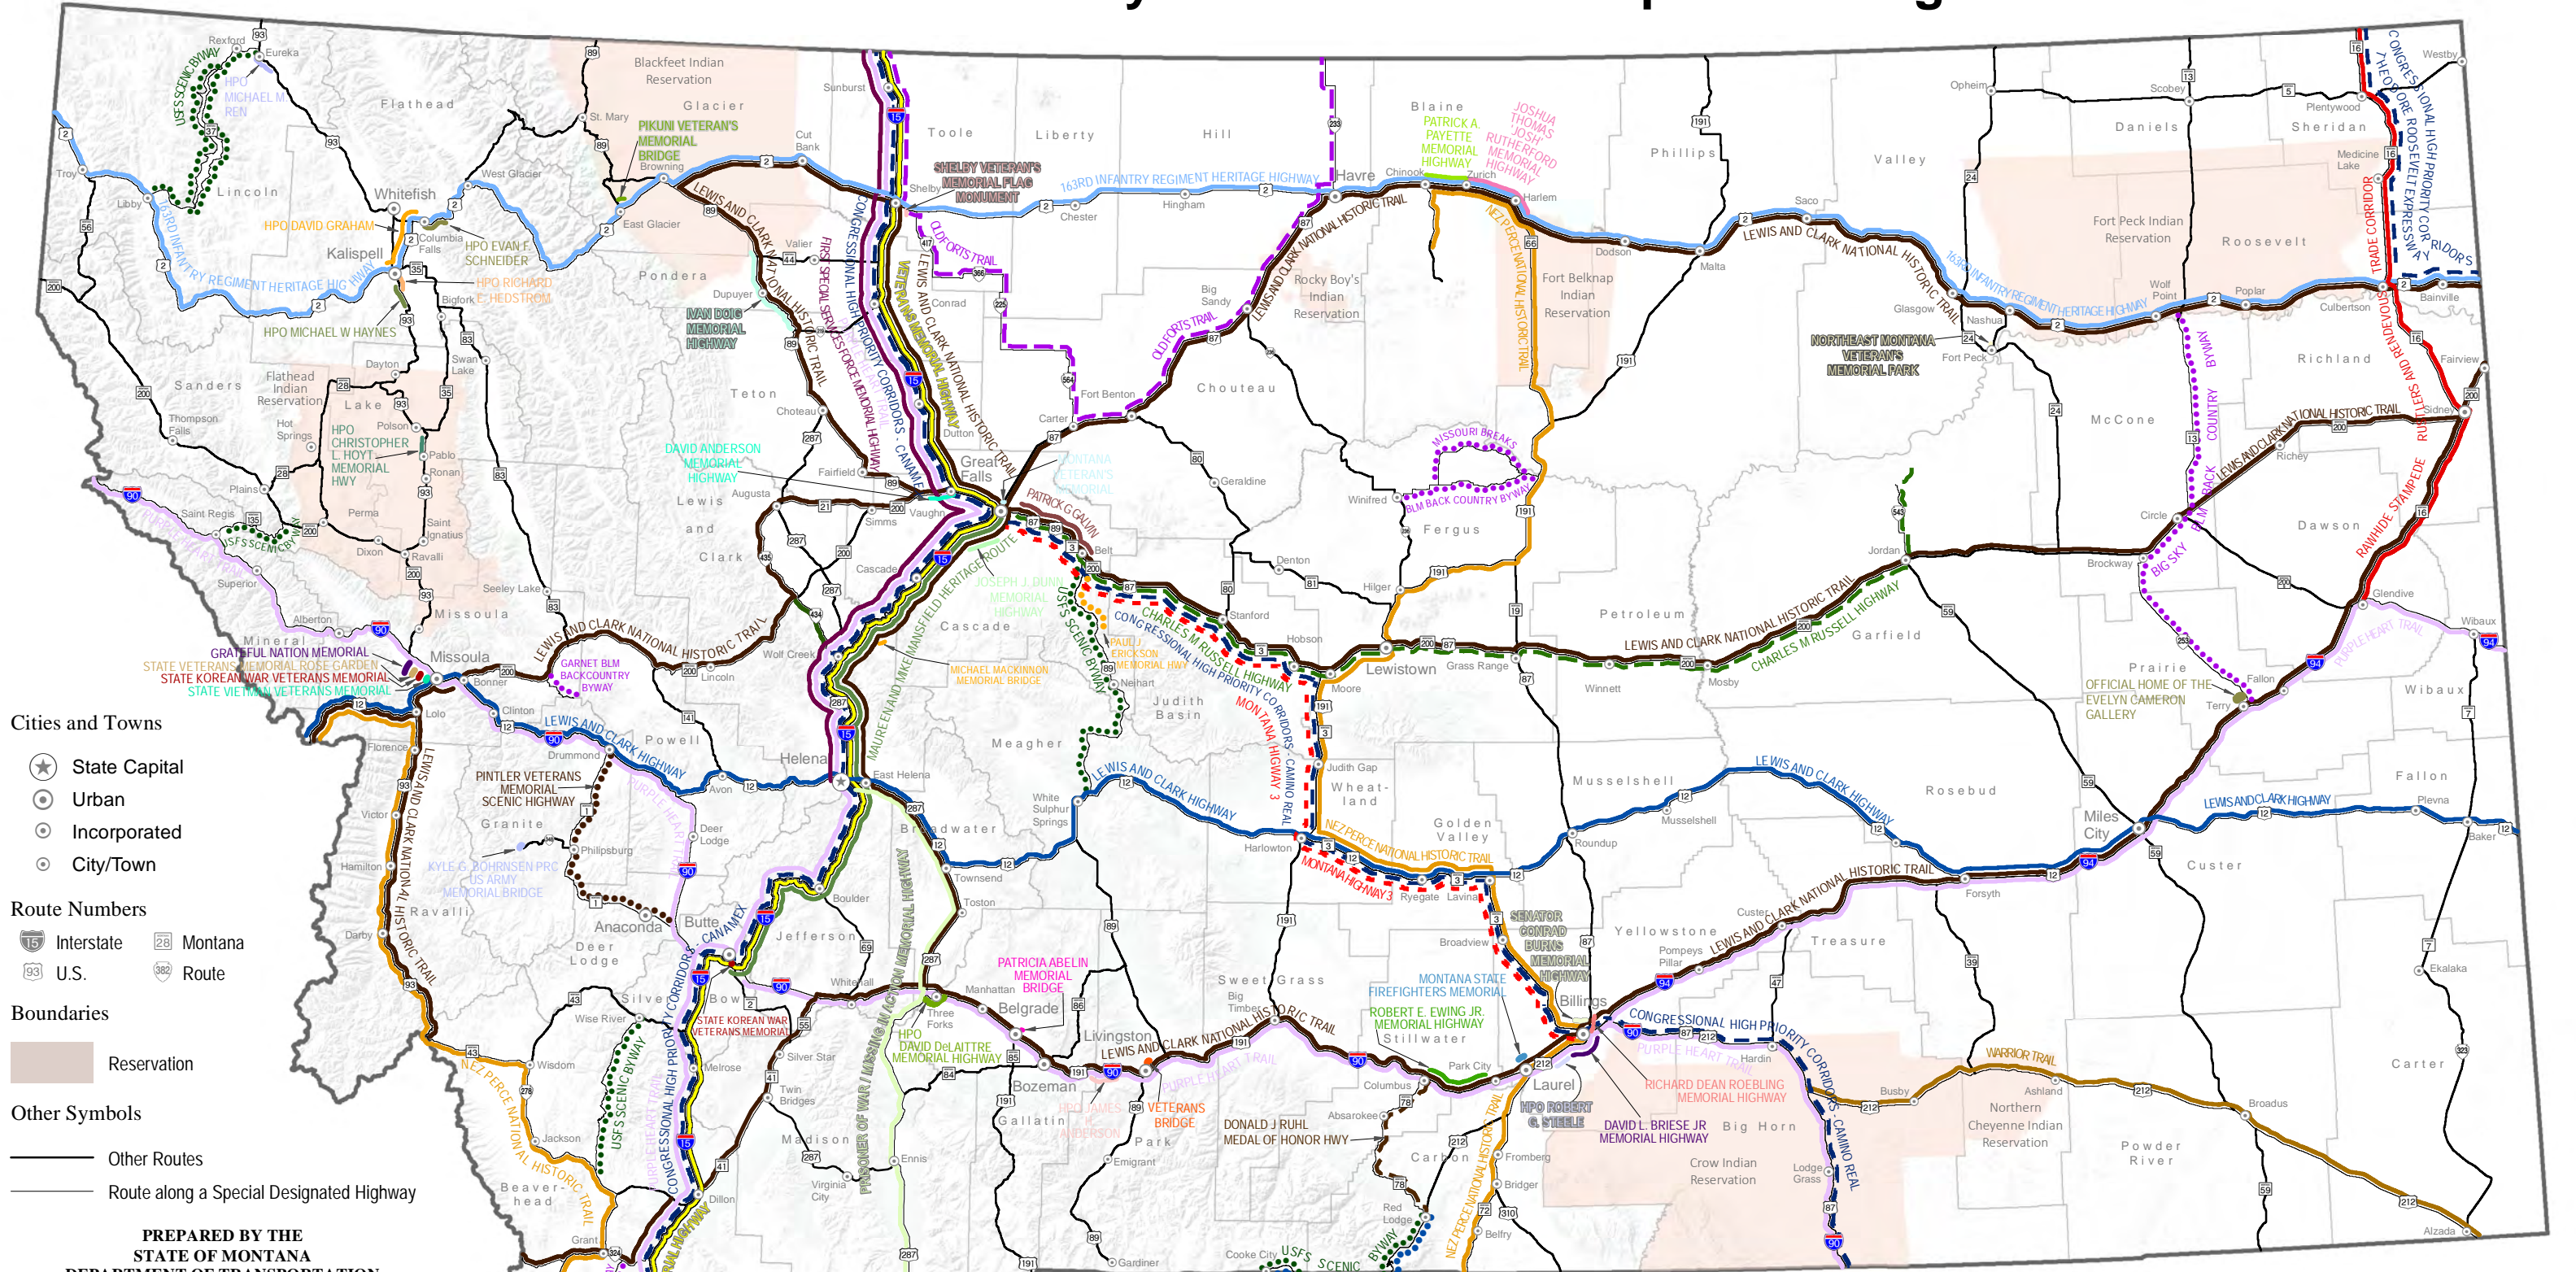

# Memorial Sites and Roadways in Montana with Special Designations

- Cities and Towns**
- ★ State Capital
  - Urban
  - Incorporated
  - City/Town

- Route Numbers**
- 15 Interstate
  - 26 Montana
  - 93 U.S.
  - 382 Route

- Boundaries**
- Reservation

- Other Symbols**
- Other Routes
  - Route along a Special Designated Highway

PREPARED BY THE  
**STATE OF MONTANA**  
 DEPARTMENT OF TRANSPORTATION  
 GEOSPATIAL INFORMATION SECTION  
 Created December 2018 in ArcGIS 10.6.1 using ArcMap. ESRI, Inc.  
 NAD 1983 StatePlane Montana FIPS 2500  
 Lambert Conformal Conic

- |  |   |                      |
|--|---|----------------------|
| 163RD INFANTRY REGIMENT HERITAGE HIGHWAY | DAVID ANDERSON MEMORIAL HIGHWAY               | HPO DAVID DELAITTRE  |
| ALL-AMERICAN ROAD                        | DAVID L. BRIESE JR MEMORIAL HIGHWAY           | HPO DAVID GRAHAM     |
| BLM BACK COUNTRY BYWAY                   | DONALD J RUHL MEDAL OF HONOR HIGHWAY          | HPO EVAN F SCHNEIDER |
| CHARLES M RUSSELL HIGHWAY                | FIRST SPECIAL SERVICES FORCE MEMORIAL HIGHWAY | HPO JAMES H ANDERSON |
| CONGRESSIONAL HIGH PRIORITY CORRIDORS    | GRATEFUL NATION MEMORIAL                      | HPO MICHAEL M REN    |
|  | HPO CHRISTOPHER L HOYT                        | HPO MICHAEL W HAYNES |