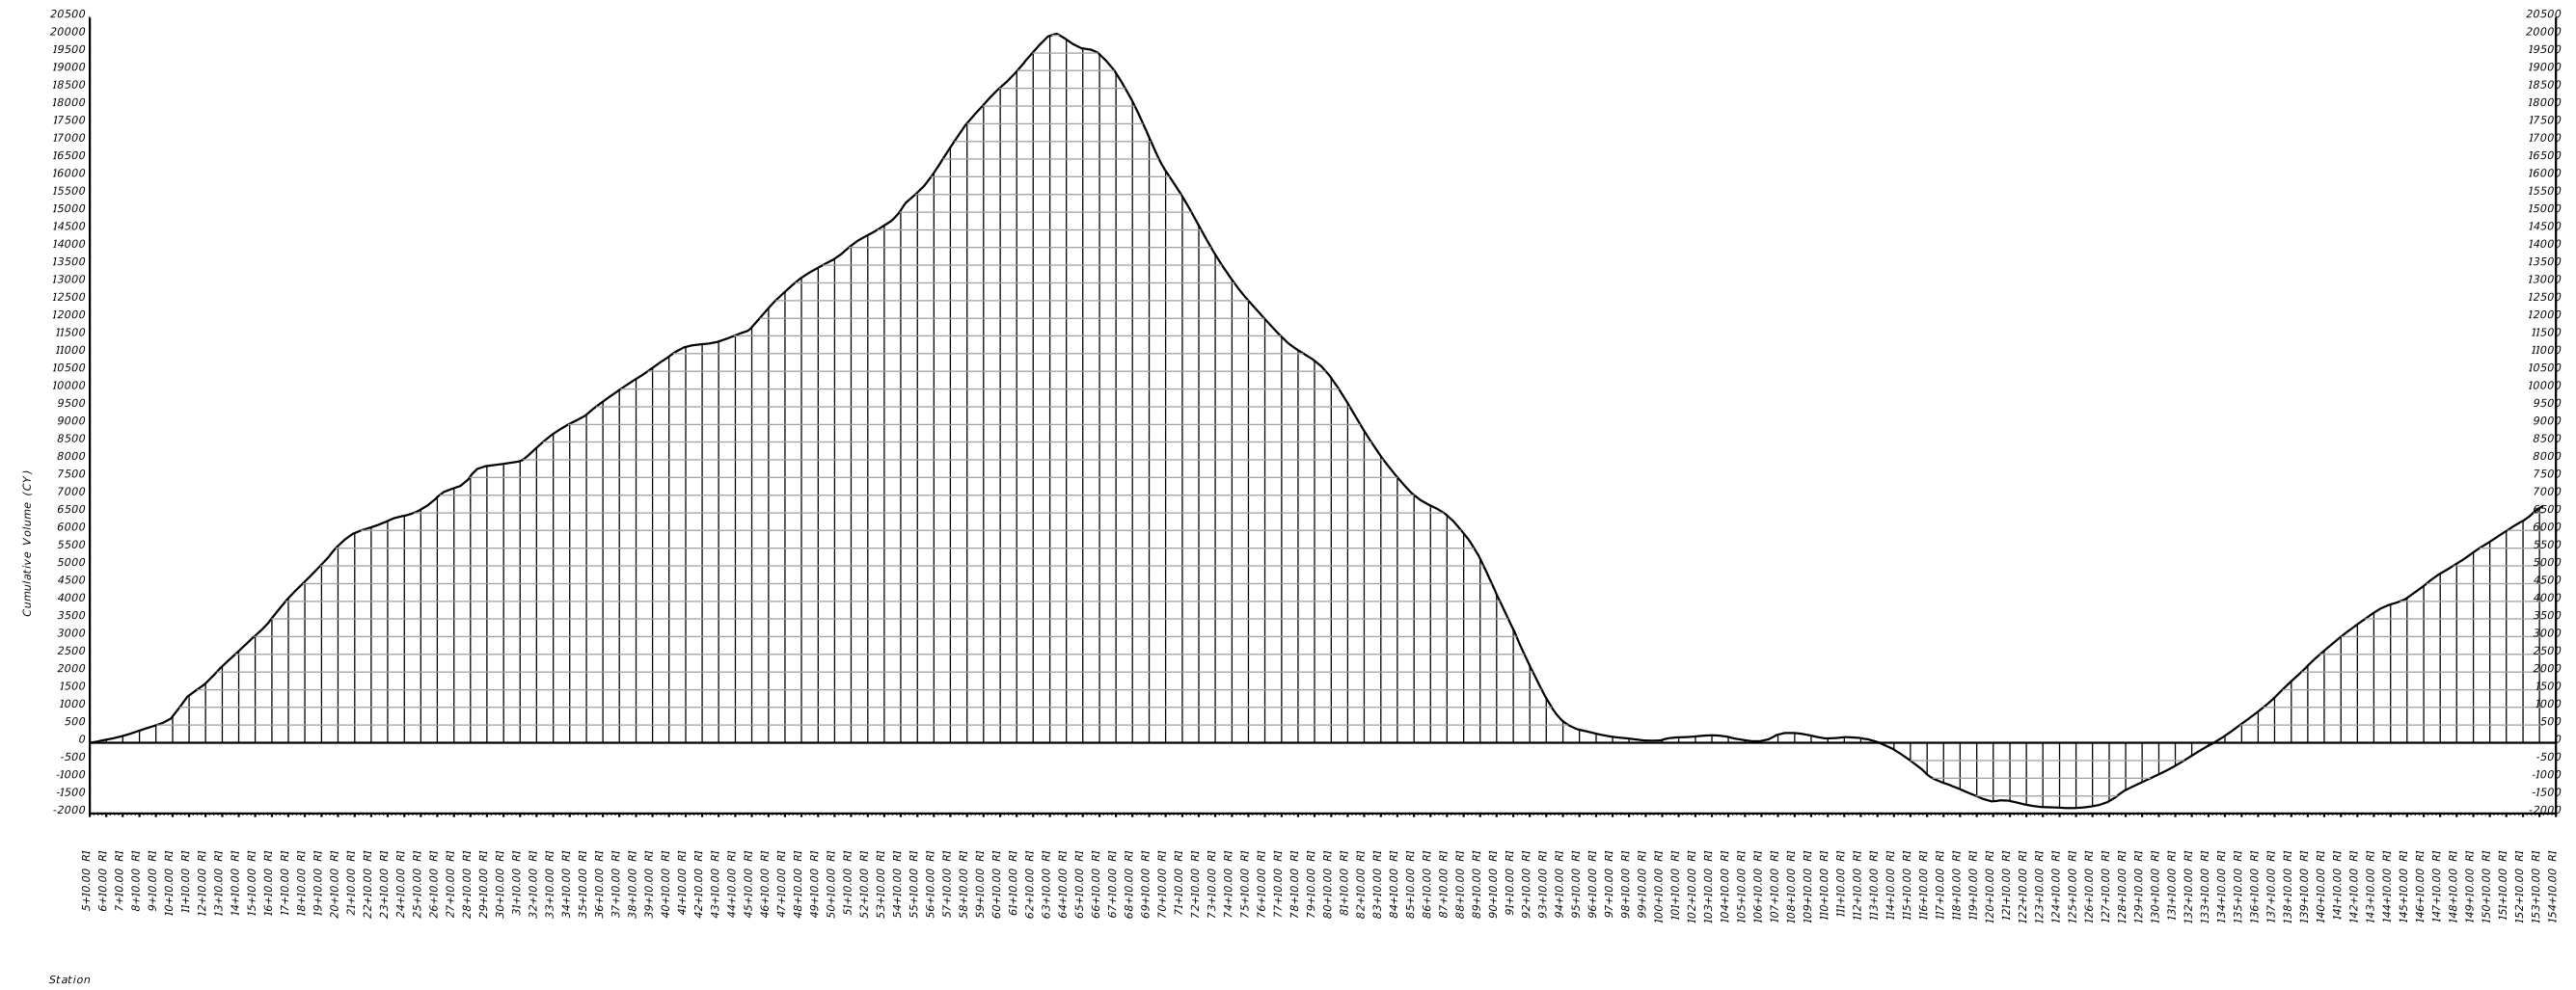

DETAIL

Mass Haul Diagram

NOTE: ADD GRADING NOT INCLUDED
SUBEX. INCLUDED AS EXCAVATION

MASS DIAGRAM
(MAINLINE ONLY)

NO SCALE