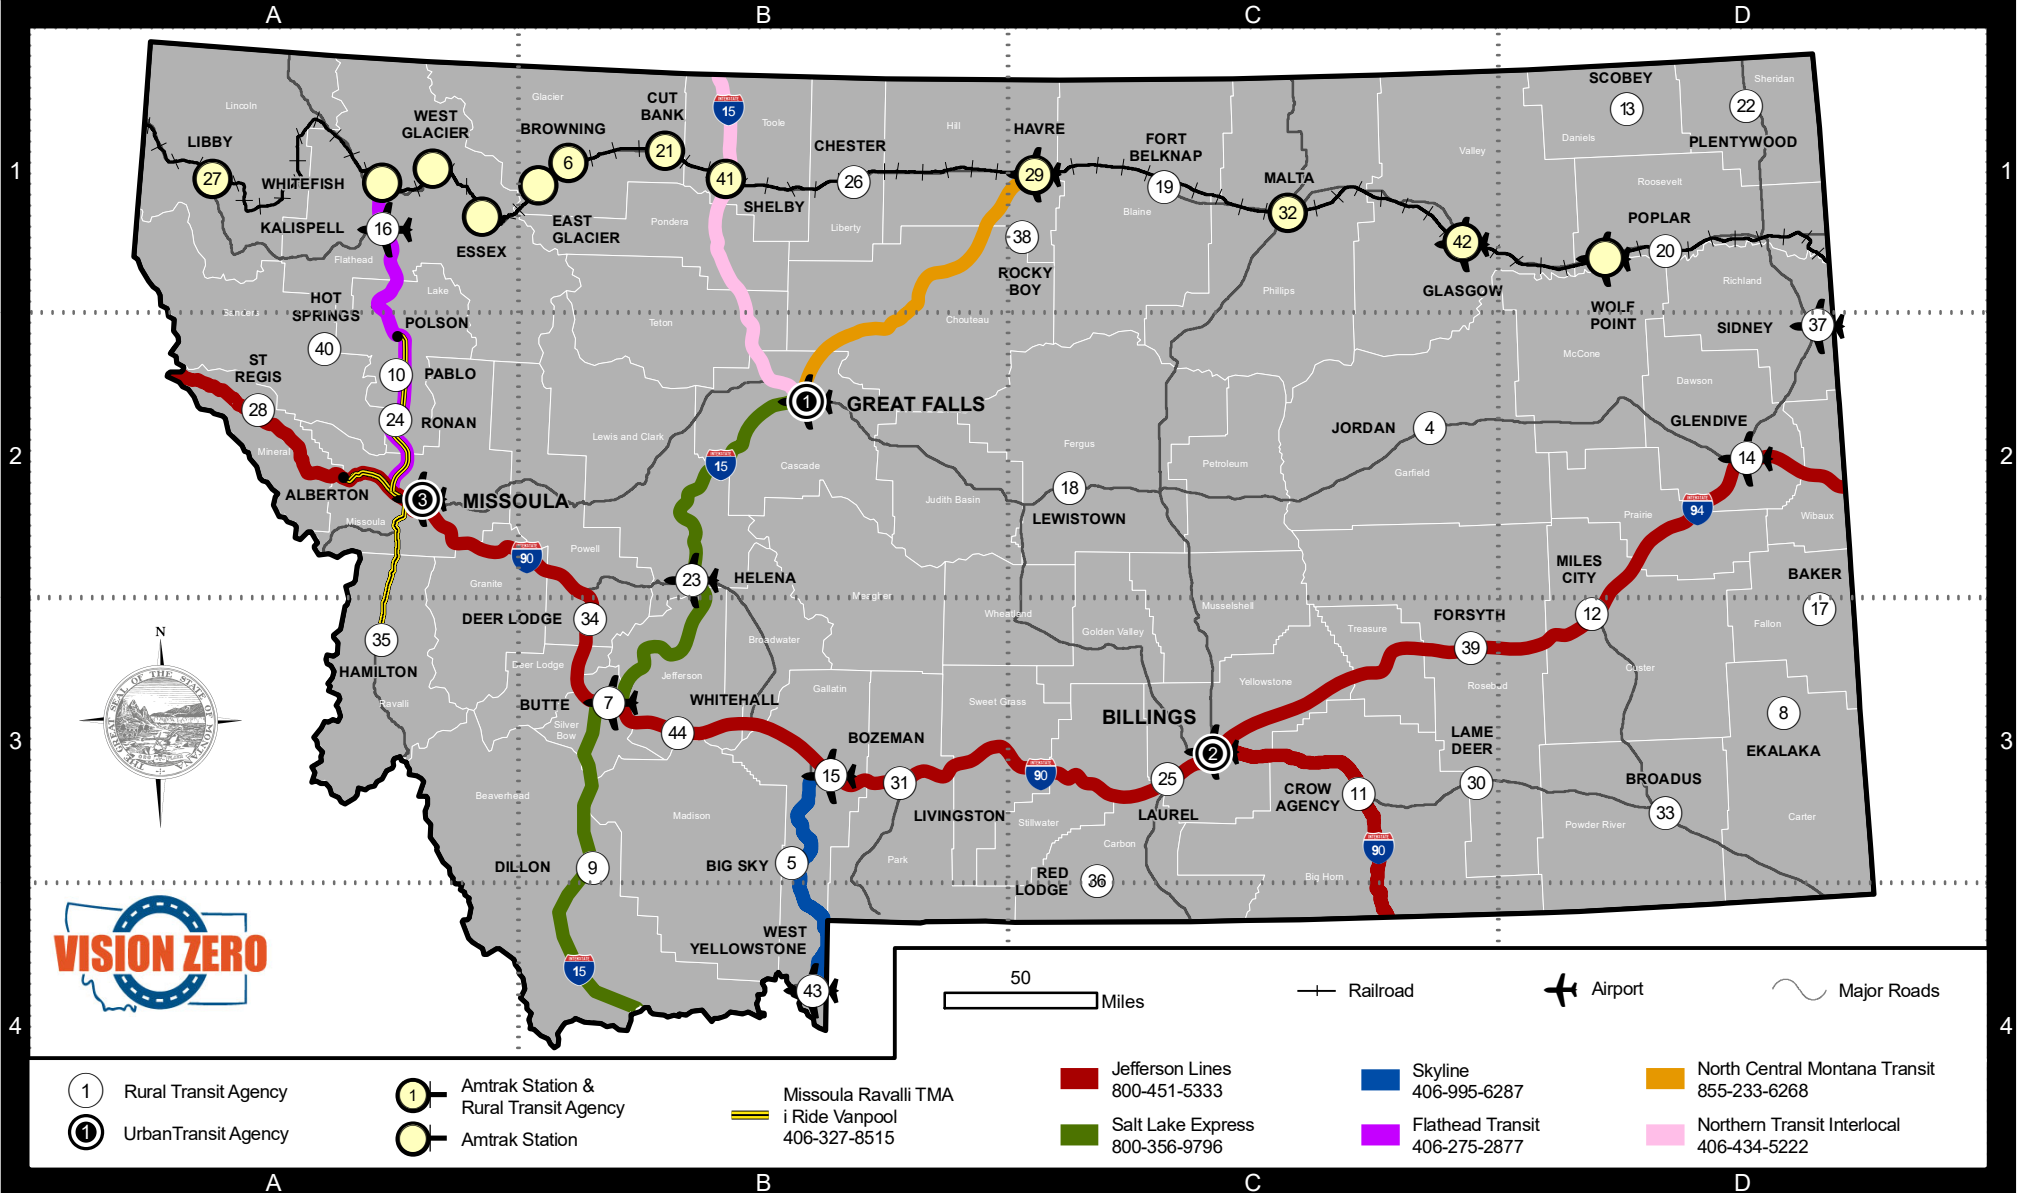

# MONTANA PUBLIC TRANSIT SYSTEMS

2023

1 Great Falls Transit District (B2) 727-0382	6 Blackfeet Transit System (B1) 338-5007	11 Crow Nation Transit (C3) 638-2430	16 Mountain Climber (A1) 758-2427	21 Glacier County Transit (B1) 873-5063	26 Liberty County COA (B1) 759-5244	31 Park County Transit (B3) 922-5683	36 Carbon Co. Area Ride & Transit (C4) 446-2820	41 Toole Co & Northern Transit Interlocal (B1) 470-0727
2 MET Transit (C3) 657-8218	7 Butte-Silver Bow Transit System (B3) 497-6521	12 Custer County Transit (D3) 874-2222	17 Fallon County COA (D3) 778-3595	22 Glen-Wood, Inc. (D1) 765-1018	27 Lincoln County Transit Service (A1) 293-8024	32 Phillips Transit Authority (C1) 654-5301	37 Richland County Trans. (D2) 433-7433	42 Valley County Transit (C1) 228-8744
3 Missoula UTD (A2) 543-8386	8 Carter Charter (D3) 775-8751	13 Daniels County Trans. (D1) 783-7029	18 Fergus County COA (C2) 535-7486	23 Capital Transit (B2) 447-1580	28 Mineral County Pioneer Council (A2) 649-2019	33 Powder River Trans. (D3) 436-2243	38 Rocky Boy's Transit Service (C1) 395-4490	43 West Yellowstone Found. (B4) 640-2030
4 Big Dry Transit (C2) 557-2501	9 City of Dillon (B3) 683-4245	14 Dawson County Transit Authority (D2) 377-1364	19 Fort Belknap Transit (C1) 353-2447	24 Lake County COA (A2) 676-2367	29 North Central Montana Transit (C1) 265-3699	34 Powell County Public Trans. (B3) 846-9789	39 Rosebud Transportation (C3) 346-4223	44 Whitehall Public Trans. (B3) 287-2300
5 Big Sky Transit District (B3) 995-6287	10 CSKT (A2) 675-2700	15 District IX HRDC/ Galavan (B3) 587-2434	20 Fort Peck Transit (D1) 768-3909	25 Laurel Transit Authority (C3) 628-4796	30 Northern Cheyenne Transit (D3) 637-6253	35 Ravalli County COA (A3) 363-7484	40 Sanders County Trans. (A2) 741-2346	