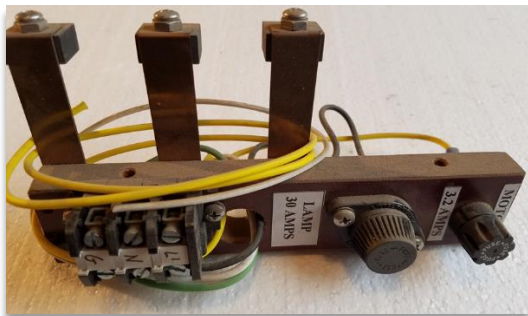

Item # 500 200 w DCR Lamp Socket

Item # 501 Runway Lamp Socket

Item # 502 Lamp Socket Assy

Item # 503 Lamp Socket

Item # 504 RWY Quartz Lamp Socket

Item # 505 L-861 Retaining Bracket/Quartz Socket for Item # 504

Item# 531 Lamp Socket

[Back to Top](#)

Item # 506 PAPI Lamp Socket

Item # 600 Active Airport Sign

Item # 601 Airport (with) Arrow Sign

Item# 530 Brush Block

Item # 602 Close your flight plan sign

Item # 603 Runway Marker Cone