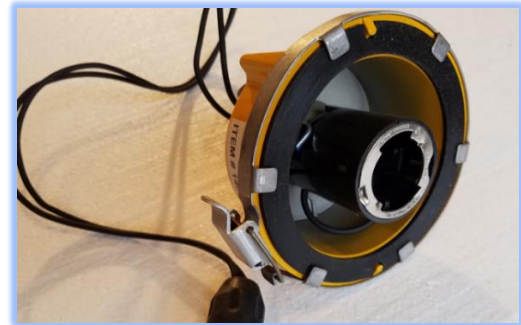

Item # 304 RWY Lamp Head
Quartz Socket

Item # 303 RWY Lamp Head
Incandescent